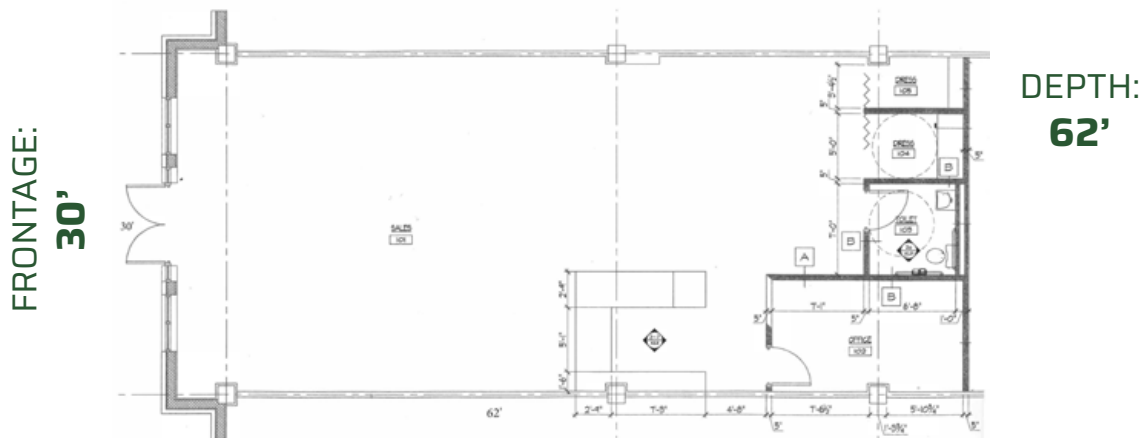

## 1,800 SQUARE FEET AVAILABLE The Shops at Deerfield Square

- Great exposure fronting Deerfield's town plaza
- Located one block from the Deerfield Metra Station and 1.5 miles to I-294/I-94
- Space available for the first time in over 18 years
- Join the successful businesses of Deerfield Square